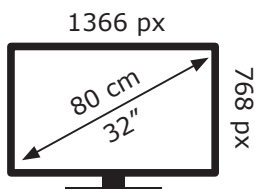

# ENERGY

**GRUNDIG**

32 GDH 5600B TCY000

**33** kWh/1000h

ABCDEF G

**0** kWh/1000h

2019/2013