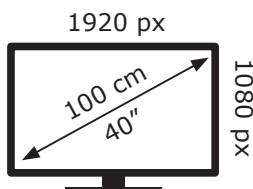

# ENERGY

**GRUNDIG**

40 GEF 6600B TNP000

**44** kWh/1000h

ABCDEF**G**

**74** kWh/1000h

2019/2013