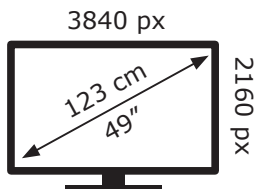

ENERGY

GRUNDIG

49 GEU 8900B TPB000

83 kWh/1000h

ABCDEF**G**

113 kWh/1000h

2019/2013