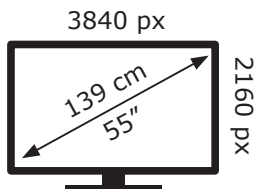

ENERGY

GRUNDIG

55 GEU 8900B TPC000

87 kWh/1000h

ABCDEF**G**

117 kWh/1000h

2019/2013