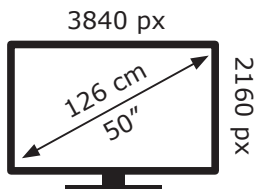

ENERGY

GRUNDIG

50 GEU 7800B UAR000

72 kWh/1000h

ABCDEF**G**

93 kWh/1000h

2019/2013